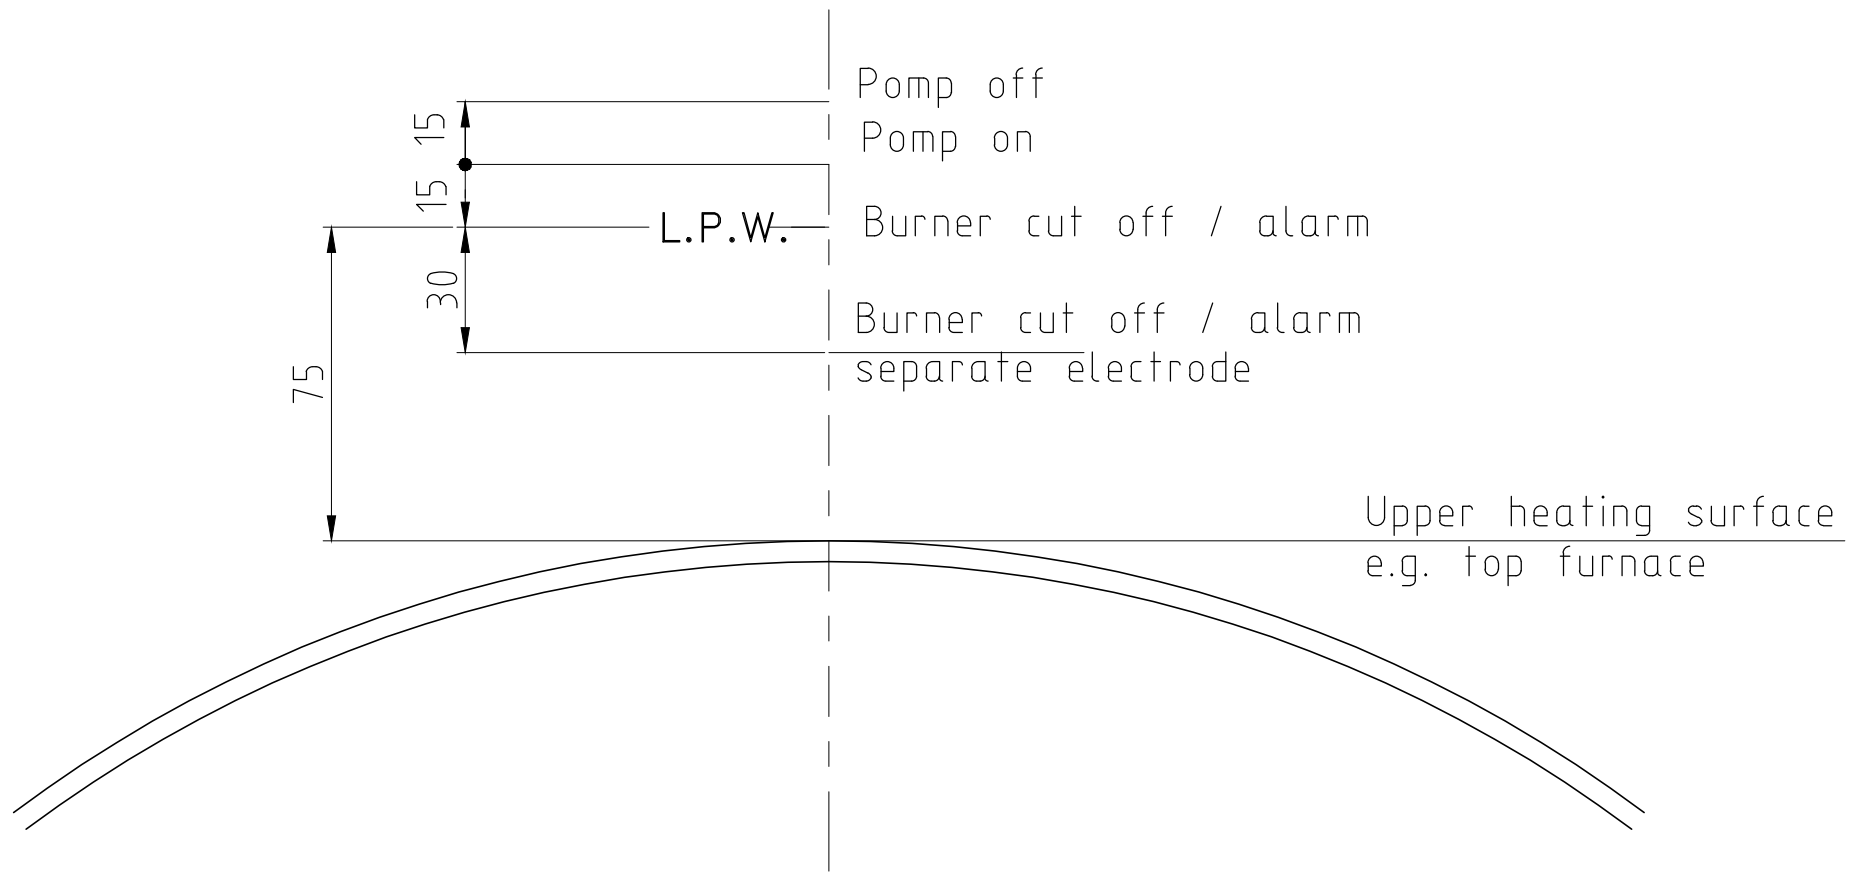

SWITCH ADVISE CKS LOW PRESSURE STEAMBOILERS

LPW = Lowest Permissible Waterlevel